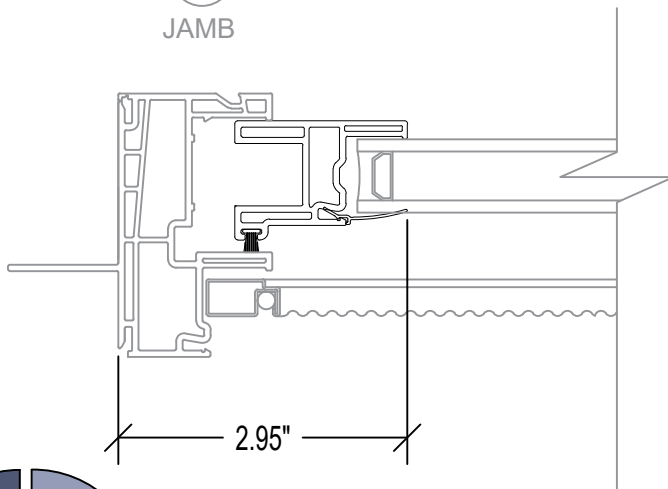

4
JAMB

1
HEAD