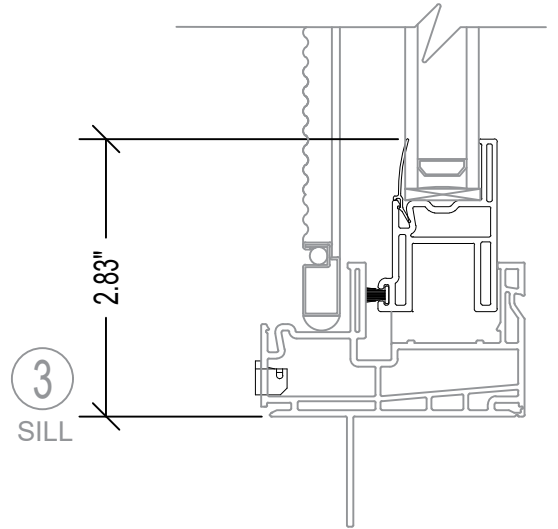

CHARLESTON SERIES SH W/ NAIL FIN

4
JAMB

1
HEAD

2
MEETING RAIL

3
SILL

STERGIS
WINDOWS & DOORS

CHARLESTON 6100