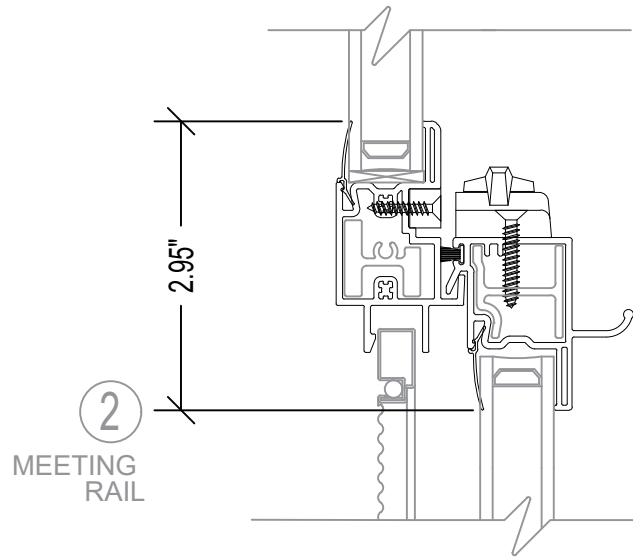

2
MEETING RAIL