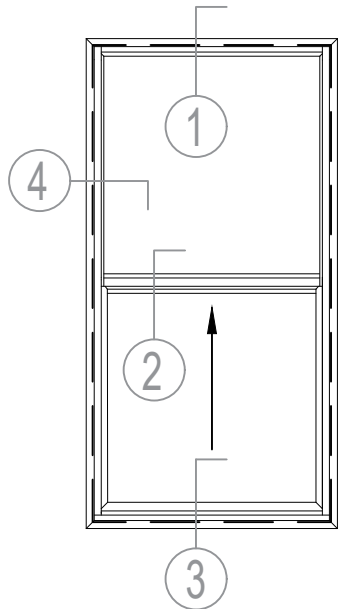

CHARLESTON SERIES SH W/ NAIL FIN