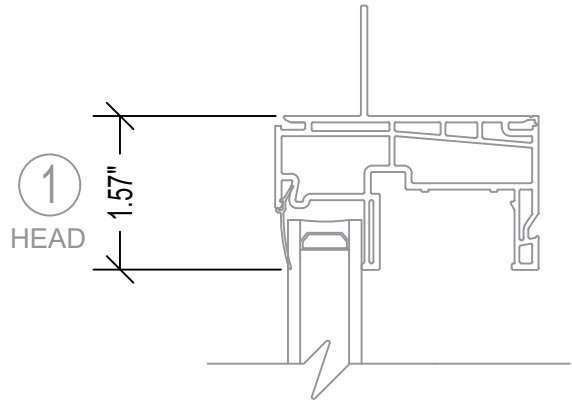

4
JAMB

1
HEAD